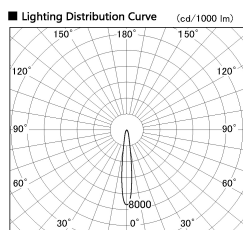

Item no. CD011-3615WW8540L

Series Name: Ceiling Light (Swallow Cone)

White Reflector

Installation	Direct mount
Type	Ceiling Light (Swallow Cone)
Fixture wattage	36W
Beam angle	15 deg
Color Temp.	4000K
CRI	Ra>85
Luminous	3010 lm
Body	Die-cast aluminum alloy
Body finish	White
Trim finish	White
Reflector finish	White
IP Rate	IP20
Light source	COB module
Input Voltage	AC220~240V
Dimming Type	Non-Dimmable
Certificate	CE, CCC
Cut Hole	N/A