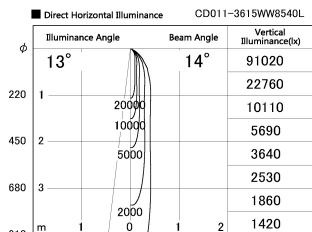

Item no. CD011-3615WW8540L

Series Name: Ceiling Light (Swallow Cone)

White Reflector

Installation	Direct mount
Type	Ceiling Light (Swallow Cone)
Fixture wattage	36W
Beam angle	15 deg
Color Temp.	4000K
CRI	Ra>85
Luminous	3010 lm
Body	Die-cast aluminum alloy
Body finish	White
Trim finish	White
Reflector finish	White
IP Rate	IP20
Light source	COB module
Input Voltage	AC220~240V
Dimming Type	Non-Dimmable
Certificate	CE, CCC
Cut Hole	N/A