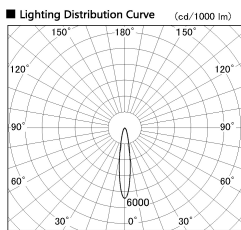

Item no. CD011-3620WW8527L

Series Name: Ceiling Light (Swallow Cone)

White Reflector

Installation	Direct mount
Type	
Fixture wattage	36W
Beam angle	15 deg
Color Temp.	2700K
CRI	Ra>85
Luminous	2909 lm
Body	Die-cast aluminum alloy
Body finish	White
Trim finish	White
Reflector finish	White
IP Rate	IP20
Light source	COB module
Input Voltage	AC220~240V
Dimming Type	Non-Dimmable
Certificate	CE, CCC
Cut Hole	N/A