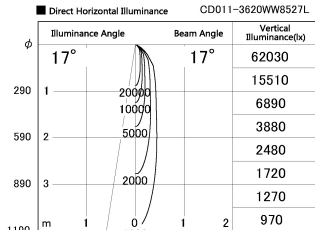

Item no. CD011-3620WW8527L

Series Name: Ceiling Light (Swallow Cone)

White Reflector

Installation	Direct mount
Type	
Fixture wattage	36W
Beam angle	15 deg
Color Temp.	2700K
CRI	Ra>85
Luminous	2909 lm
Body	Die-cast aluminum alloy
Body finish	White
Trim finish	White
Reflector finish	White
IP Rate	IP20
Light source	COB module
Input Voltage	AC220~240V
Dimming Type	Non-Dimmable
Certificate	CE, CCC
Cut Hole	N/A