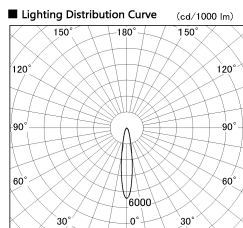

Item no. CD011-3620WW8535L

Series Name: Ceiling Light (Swallow Cone)

White Reflector

Installation	Direct mount
Type	Ceiling Light (Swallow Cone)
Fixture wattage	36W
Beam angle	15 deg
Color Temp.	3500K
CRI	Ra>85
Luminous	3082 lm
Body	Die-cast aluminum alloy
Body finish	White
Trim finish	White
Reflector finish	White
IP Rate	IP20
Light source	COB module
Input Voltage	AC220~240V
Dimming Type	Non-Dimmable
Certificate	CE, CCC
Cut Hole	N/A