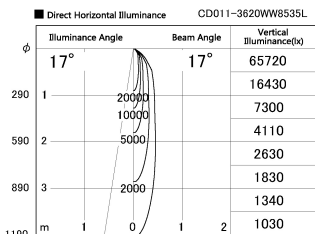

Item no. CD011-3620WW8535L

Series Name: Ceiling Light (Swallow Cone)

White Reflector

Installation	Direct mount
Type	Ceiling Light (Swallow Cone)
Fixture wattage	36W
Beam angle	15 deg
Color Temp.	3500K
CRI	Ra>85
Luminous	3082 lm
Body	Die-cast aluminum alloy
Body finish	White
Trim finish	White
Reflector finish	White
IP Rate	IP20
Light source	COB module
Input Voltage	AC220~240V
Dimming Type	Non-Dimmable
Certificate	CE, CCC
Cut Hole	N/A