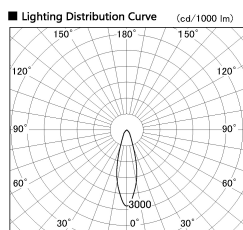

Item no. CD011-3630WW8527L

Series Name: Ceiling Light (Swallow Cone)

White Reflector

Installation	Direct mount
Type	Ceiling Light (Swallow Cone)
Fixture wattage	36W
Beam angle	30 deg
Color Temp.	2700K
CRI	Ra>85
Luminous	2782 lm
Body	Die-cast aluminum alloy
Body finish	White
Trim finish	White
Reflector finish	White
IP Rate	IP20
Light source	COB module
Input Voltage	AC220~240V
Dimming Type	Non-Dimmable
Certificate	CE, CCC
Cut Hole	N/A