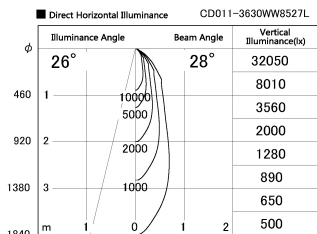

Item no. CD011-3630WW8527L

Series Name: Ceiling Light (Swallow Cone)

White Reflector

Installation	Direct mount
Type	Ceiling Light (Swallow Cone)
Fixture wattage	36W
Beam angle	30 deg
Color Temp.	2700K
CRI	Ra>85
Luminous	2782 lm
Body	Die-cast aluminum alloy
Body finish	White
Trim finish	White
Reflector finish	White
IP Rate	IP20
Light source	COB module
Input Voltage	AC220~240V
Dimming Type	Non-Dimmable
Certificate	CE, CCC
Cut Hole	N/A