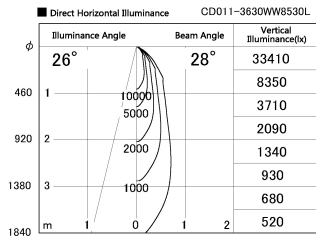

Item no. CD011-3630WW8530L

Series Name: Ceiling Light (Swallow Cone)

White Reflector

Installation	Direct mount
Type	Ceiling Light (Swallow Cone)
Fixture wattage	36W
Beam angle	30 deg
Color Temp.	3000K
CRI	Ra>85
Luminous	2900 lm
Body	Die-cast aluminum alloy
Body finish	White
Trim finish	White
Reflector finish	White
IP Rate	IP20
Light source	COB module
Input Voltage	AC220~240V
Dimming Type	Non-Dimmable
Certificate	CE, CCC
Cut Hole	N/A