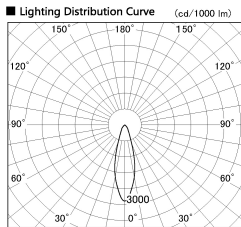

Item no. CD011-3630WW8530L

Series Name: Ceiling Light (Swallow Cone)

White Reflector

Installation	Direct mount
Type	Ceiling Light (Swallow Cone)
Fixture wattage	36W
Beam angle	30 deg
Color Temp.	3000K
CRI	Ra>85
Luminous	2900 lm
Body	Die-cast aluminum alloy
Body finish	White
Trim finish	White
Reflector finish	White
IP Rate	IP20
Light source	COB module
Input Voltage	AC220~240V
Dimming Type	Non-Dimmable
Certificate	CE, CCC
Cut Hole	N/A