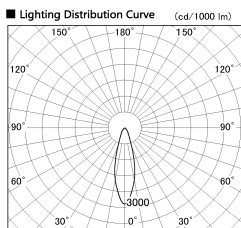

Item no. CD011-3630WW8535L

Series Name: Ceiling Light (Swallow Cone)

White Reflector

Installation	Direct mount
Type	Ceiling Light (Swallow Cone)
Fixture wattage	36W
Beam angle	30 deg
Color Temp.	3500K
CRI	Ra>85
Luminous	2947 lm
Body	Die-cast aluminum alloy
Body finish	White
Trim finish	White
Reflector finish	White
IP Rate	IP20
Light source	COB module
Input Voltage	AC220~240V
Dimming Type	Non-Dimmable
Certificate	CE, CCC
Cut Hole	N/A