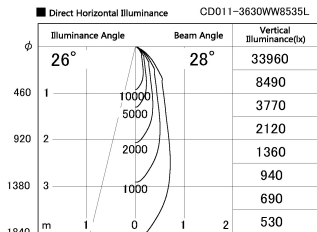

Item no. CD011-3630WW8535L

Series Name: Ceiling Light (Swallow Cone)

White Reflector

Installation	Direct mount
Type	Ceiling Light (Swallow Cone)
Fixture wattage	36W
Beam angle	30 deg
Color Temp.	3500K
CRI	Ra>85
Luminous	2947 lm
Body	Die-cast aluminum alloy
Body finish	White
Trim finish	White
Reflector finish	White
IP Rate	IP20
Light source	COB module
Input Voltage	AC220~240V
Dimming Type	Non-Dimmable
Certificate	CE, CCC
Cut Hole	N/A