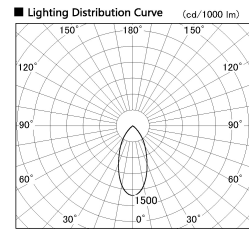

Item no. CD011-3640MW8527L

Series Name: Ceiling Light (Swallow Cone)

Installation	Direct mount
Type	
Fixture wattage	36W
Beam angle	45 deg
Color Temp.	2700K
CRI	Ra>85
Luminous	3119 lm
Body	Die-cast aluminum alloy
Body finish	White
Trim finish	White
Reflector finish	Mirror
IP Rate	IP20
Light source	COB module
Input Voltage	AC220~240V
Dimming Type	Non-Dimmable
Certificate	CE, CCC
Cut Hole	N/A