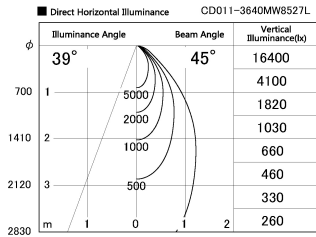

Item no. CD011-3640MW8527L

Series Name: Ceiling Light (Swallow Cone)

Installation	Direct mount
Type	
Fixture wattage	36W
Beam angle	45 deg
Color Temp.	2700K
CRI	Ra>85
Luminous	3119 lm
Body	Die-cast aluminum alloy
Body finish	White
Trim finish	White
Reflector finish	Mirror
IP Rate	IP20
Light source	COB module
Input Voltage	AC220~240V
Dimming Type	Non-Dimmable
Certificate	CE, CCC
Cut Hole	N/A