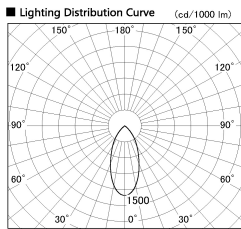

Item no. CD011-3640MW8540L

Series Name: Ceiling Light (Swallow Cone)

Installation	Direct mount
Type	Ceiling Light (Swallow Cone)
Fixture wattage	36W
Beam angle	45 deg
Color Temp.	4000K
CRI	Ra>85
Luminous	3336 lm
Body	Die-cast aluminum alloy
Body finish	White
Trim finish	White
Reflector finish	Mirror
IP Rate	IP20
Light source	COB module
Input Voltage	AC220~240V
Dimming Type	Non-Dimmable
Certificate	CE, CCC
Cut Hole	N/A