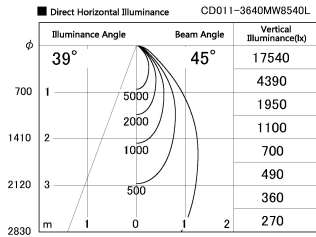

Item no. CD011-3640MW8540L

Series Name: Ceiling Light (Swallow Cone)

Installation	Direct mount
Type	Ceiling Light (Swallow Cone)
Fixture wattage	36W
Beam angle	45 deg
Color Temp.	4000K
CRI	Ra>85
Luminous	3336 lm
Body	Die-cast aluminum alloy
Body finish	White
Trim finish	White
Reflector finish	Mirror
IP Rate	IP20
Light source	COB module
Input Voltage	AC220~240V
Dimming Type	Non-Dimmable
Certificate	CE, CCC
Cut Hole	N/A