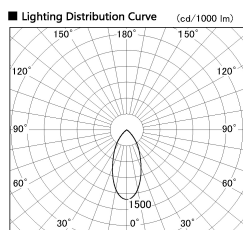

Item no. CD011-3640WW8527L

Series Name: Ceiling Light (Swallow Cone)

White Reflector

Installation	Direct mount
Type	Ceiling Light (Swallow Cone)
Fixture wattage	36W
Beam angle	45 deg
Color Temp.	2700K
CRI	Ra>85
Luminous	3119 lm
Body	Die-cast aluminum alloy
Body finish	White
Trim finish	White
Reflector finish	White
IP Rate	IP20
Light source	COB module
Input Voltage	AC220~240V
Dimming Type	Non-Dimmable
Certificate	CE, CCC
Cut Hole	N/A