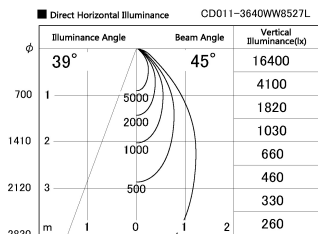

Item no. CD011-3640WW8527L

Series Name: Ceiling Light (Swallow Cone)

White Reflector

Installation	Direct mount
Type	Ceiling Light (Swallow Cone)
Fixture wattage	36W
Beam angle	45 deg
Color Temp.	2700K
CRI	Ra>85
Luminous	3119 lm
Body	Die-cast aluminum alloy
Body finish	White
Trim finish	White
Reflector finish	White
IP Rate	IP20
Light source	COB module
Input Voltage	AC220~240V
Dimming Type	Non-Dimmable
Certificate	CE, CCC
Cut Hole	N/A