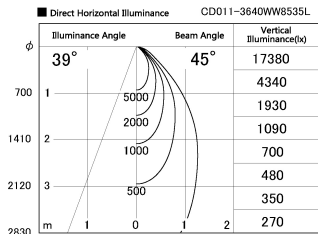

Item no. CD011-3640WW8535L

Series Name: Ceiling Light (Swallow Cone)

White Reflector

Installation	Direct mount
Type	Ceiling Light (Swallow Cone)
Fixture wattage	36W
Beam angle	45 deg
Color Temp.	3500K
CRI	Ra>85
Luminous	3305 lm
Body	Die-cast aluminum alloy
Body finish	White
Trim finish	White
Reflector finish	White
IP Rate	IP20
Light source	COB module
Input Voltage	AC220~240V
Dimming Type	Non-Dimmable
Certificate	CE, CCC
Cut Hole	N/A