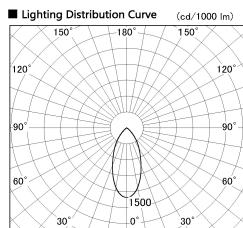

Item no. CD011-3640WW8535L

Series Name: Ceiling Light (Swallow Cone)

White Reflector

Installation	Direct mount
Type	Ceiling Light (Swallow Cone)
Fixture wattage	36W
Beam angle	45 deg
Color Temp.	3500K
CRI	Ra>85
Luminous	3305 lm
Body	Die-cast aluminum alloy
Body finish	White
Trim finish	White
Reflector finish	White
IP Rate	IP20
Light source	COB module
Input Voltage	AC220~240V
Dimming Type	Non-Dimmable
Certificate	CE, CCC
Cut Hole	N/A