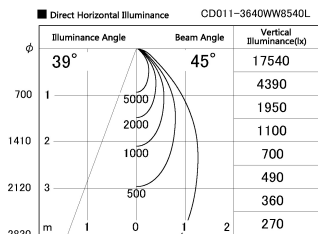

Item no. CD011-3640WW8540L

Series Name: Ceiling Light (Swallow Cone)

White Reflector

Installation	Direct mount
Type	Ceiling Light (Swallow Cone)
Fixture wattage	36W
Beam angle	45 deg
Color Temp.	4000K
CRI	Ra>85
Luminous	3336 lm
Body	Die-cast aluminum alloy
Body finish	White
Trim finish	White
Reflector finish	White
IP Rate	IP20
Light source	COB module
Input Voltage	AC220~240V
Dimming Type	Non-Dimmable
Certificate	CE, CCC
Cut Hole	N/A