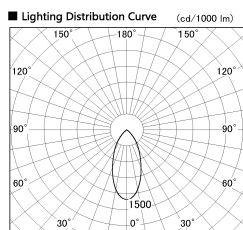

Item no. CD011-3640WW8540L

Series Name: Ceiling Light (Swallow Cone)

White Reflector

Installation	Direct mount
Type	Ceiling Light (Swallow Cone)
Fixture wattage	36W
Beam angle	45 deg
Color Temp.	4000K
CRI	Ra>85
Luminous	3336 lm
Body	Die-cast aluminum alloy
Body finish	White
Trim finish	White
Reflector finish	White
IP Rate	IP20
Light source	COB module
Input Voltage	AC220~240V
Dimming Type	Non-Dimmable
Certificate	CE, CCC
Cut Hole	N/A