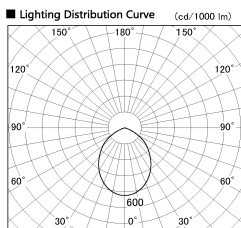

Item no. CD011-3660WW8527L

Series Name: Ceiling Light (Swallow Cone)

White Reflector

Installation	Direct mount
Type	
Fixture wattage	36W
Beam angle	85 deg
Color Temp.	2700K
CRI	Ra>85
Luminous	3103 lm
Body	Die-cast aluminum alloy
Body finish	White
Trim finish	White
Reflector finish	White
IP Rate	IP20
Light source	COB module
Input Voltage	AC220~240V
Dimming Type	Non-Dimmable
Certificate	CE, CCC
Cut Hole	N/A