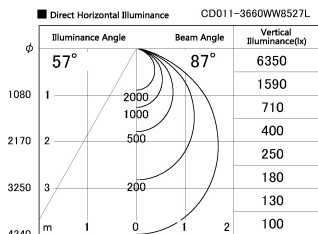

Item no. CD011-3660WW8527L

Series Name: Ceiling Light (Swallow Cone)

White Reflector

Installation	Direct mount
Type	
Fixture wattage	36W
Beam angle	85 deg
Color Temp.	2700K
CRI	Ra>85
Luminous	3103 lm
Body	Die-cast aluminum alloy
Body finish	White
Trim finish	White
Reflector finish	White
IP Rate	IP20
Light source	COB module
Input Voltage	AC220~240V
Dimming Type	Non-Dimmable
Certificate	CE, CCC
Cut Hole	N/A