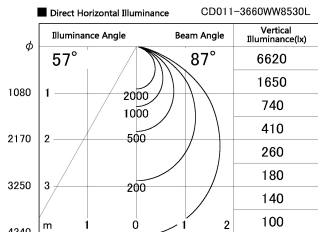

Item no. CD011-3660WW8530L

Series Name: Ceiling Light (Swallow Cone)

White Reflector

Installation	Direct mount
Type	Ceiling Light (Swallow Cone)
Fixture wattage	36W
Beam angle	85 deg
Color Temp.	3000K
CRI	Ra>85
Luminous	3236 lm
Body	Die-cast aluminum alloy
Body finish	White
Trim finish	White
Reflector finish	White
IP Rate	IP20
Light source	COB module
Input Voltage	AC220~240V
Dimming Type	Non-Dimmable
Certificate	CE, CCC
Cut Hole	N/A