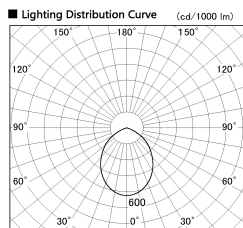

Item no. CD011-3660WW8530L

Series Name: Ceiling Light (Swallow Cone)

White Reflector

Installation	Direct mount
Type	Ceiling Light (Swallow Cone)
Fixture wattage	36W
Beam angle	85 deg
Color Temp.	3000K
CRI	Ra>85
Luminous	3236 lm
Body	Die-cast aluminum alloy
Body finish	White
Trim finish	White
Reflector finish	White
IP Rate	IP20
Light source	COB module
Input Voltage	AC220~240V
Dimming Type	Non-Dimmable
Certificate	CE, CCC
Cut Hole	N/A