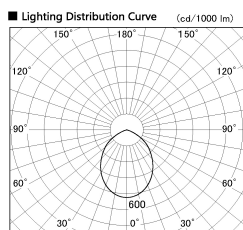

Item no. CD011-3660WW8530L

Series Name: Ceiling Light (Swallow Cone)

White Reflector

Installation	Direct mount
Type	
Fixture wattage	36W
Beam angle	85 deg
Color Temp.	3000K
CRI	Ra>85
Luminous	3236 lm
Body	Die-cast aluminum alloy
Body finish	White
Trim finish	White
Reflector finish	White
IP Rate	IP20
Light source	COB module
Input Voltage	AC220~240V
Dimming Type	Non-Dimmable
Certificate	CE, CCC
Cut Hole	N/A