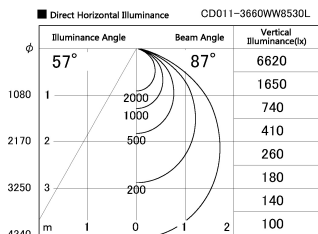

Item no. CD011-3660WW8530L

Series Name: Ceiling Light (Swallow Cone)

White Reflector

Installation	Direct mount
Type	
Fixture wattage	36W
Beam angle	85 deg
Color Temp.	3000K
CRI	Ra>85
Luminous	3236 lm
Body	Die-cast aluminum alloy
Body finish	White
Trim finish	White
Reflector finish	White
IP Rate	IP20
Light source	COB module
Input Voltage	AC220~240V
Dimming Type	Non-Dimmable
Certificate	CE, CCC
Cut Hole	N/A