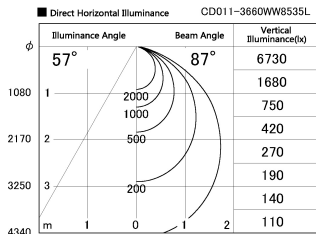

Item no. CD011-3660WW8535L

Series Name: Ceiling Light (Swallow Cone)

White Reflector

Installation	Direct mount
Type	
Fixture wattage	36W
Beam angle	85 deg
Color Temp.	3500K
CRI	Ra>85
Luminous	3288 lm
Body	Die-cast aluminum alloy
Body finish	White
Trim finish	White
Reflector finish	White
IP Rate	IP20
Light source	COB module
Input Voltage	AC220~240V
Dimming Type	Non-Dimmable
Certificate	CE, CCC
Cut Hole	N/A