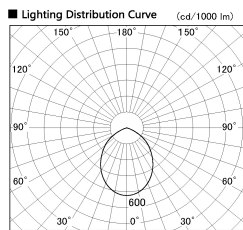

Item no. CD011-3660WW8535L

Series Name: Ceiling Light (Swallow Cone)

White Reflector

Installation	Direct mount
Type	
Fixture wattage	36W
Beam angle	85 deg
Color Temp.	3500K
CRI	Ra>85
Luminous	3288 lm
Body	Die-cast aluminum alloy
Body finish	White
Trim finish	White
Reflector finish	White
IP Rate	IP20
Light source	COB module
Input Voltage	AC220~240V
Dimming Type	Non-Dimmable
Certificate	CE, CCC
Cut Hole	N/A