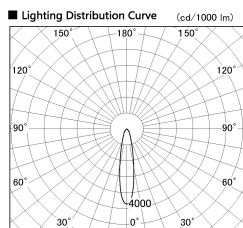

Item no. CD011-4215MW8527L

Series Name: Ceiling Light (Swallow Cone)

Installation	Direct mount
Type	Ceiling Light (Swallow Cone)
Fixture wattage	42.8W
Beam angle	15 deg
Color Temp.	2700K
CRI	Ra>85
Luminous	3211 lm
Body	Die-cast aluminum alloy
Body finish	White
Trim finish	White
Reflector finish	Mirror
IP Rate	IP20
Light source	COB module
Input Voltage	AC220~240V
Dimming Type	Non-Dimmable
Certificate	CE, CCC
Cut Hole	N/A

■ Direct Horizontal Illuminance CD011-4215MW8527L

Illuminance Angle	Beam Angle	Vertical Illuminance (lx)
19°	20°	48690
1	2000	12170
1	1000	5410
2	5000	3040
2	2000	1950
3	1350	1350
1000	990	990
1330	760	760