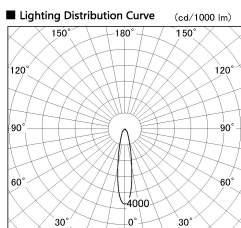

Item no. CD011-4215MW8527L

Series Name: Ceiling Light (Swallow Cone)

Installation	Direct mount
Type	
Fixture wattage	42.8W
Beam angle	15 deg
Color Temp.	2700K
CRI	Ra>85
Luminous	3211 lm
Body	Die-cast aluminum alloy
Body finish	White
Trim finish	White
Reflector finish	Mirror
IP Rate	IP20
Light source	COB module
Input Voltage	AC220~240V
Dimming Type	Non-Dimmable
Certificate	CE, CCC
Cut Hole	N/A

■ Direct Horizontal Illuminance CD011-4215MW8527L

φ	Illuminance Angle		Vertical Illuminance (lx)
	19°	20°	
330	1	1	48690
			12170
660	2	2	5410
			3040
1000	3	3	1950
			1350
1330	m	1	990
		2	760