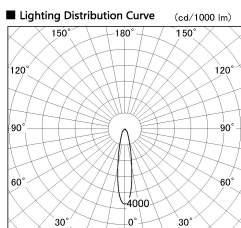

Item no. CD011-4215MW8530L

Series Name: Ceiling Light (Swallow Cone)

Installation	Direct mount
Type	
Fixture wattage	42.8W
Beam angle	15 deg
Color Temp.	3000K
CRI	Ra>85
Luminous	3348 lm
Body	Die-cast aluminum alloy
Body finish	White
Trim finish	White
Reflector finish	Mirror
IP Rate	IP20
Light source	COB module
Input Voltage	AC220~240V
Dimming Type	Non-Dimmable
Certificate	CE, CCC
Cut Hole	N/A

■ Direct Horizontal Illuminance CD011-4215MW8530L

Illuminance Angle	Beam Angle	Vertical Illuminance (lx)
19°	20°	50770
1		12690
2000		5640
10000		3170
5000		2030
2		1410
2000		1040
3		790
1000		
1330 m	1°0'0"	