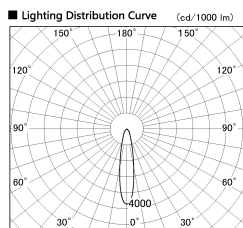

Item no. CD011-4215MW8535L

Series Name: Ceiling Light (Swallow Cone)

Installation	Direct mount
Type	Ceiling Light (Swallow Cone)
Fixture wattage	42.8W
Beam angle	15 deg
Color Temp.	3500K
CRI	Ra>85
Luminous	3403 lm
Body	Die-cast aluminum alloy
Body finish	White
Trim finish	White
Reflector finish	Mirror
IP Rate	IP20
Light source	COB module
Input Voltage	AC220~240V
Dimming Type	Non-Dimmable
Certificate	CE, CCC
Cut Hole	N/A

■ Direct Horizontal Illuminance CD011-4215MW8535L

Illuminance Angle	Beam Angle	Vertical Illuminance (lx)
19°	20°	51600
1		12900
		5730
2		3230
		2060
3		1430
		1050
1330 m	1 1 2	810