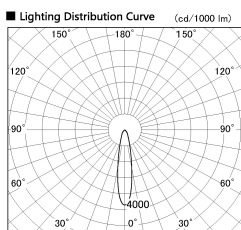

Item no. CD011-4215WW8530L

Series Name: Ceiling Light (Swallow Cone)

White Reflector

■ Direct Horizontal Illuminance CD011-4215WW8530L

| Illuminance Angle | Beam Angle | Vertical Illuminance(lx) | | | | | | | |
|-------------------|------------|--------------------------|-------|------|------|------|------|------|-----|
| | | | 1 | 2 | 3 | m | | | |
| 19° | 20° | 50770 | 12690 | 5640 | 3170 | 2030 | 1410 | 1040 | 790 |

| | |
|------------------|-------------------------|
| Installation | Direct mount |
| Type | |
| Fixture wattage | 42.8W |
| Beam angle | 20 deg |
| Color Temp. | 3000K |
| CRI | Ra>85 |
| Luminous | 3348 lm |
| Body | Die-cast aluminum alloy |
| Body finish | White |
| Trim finish | White |
| Reflector finish | White |
| IP Rate | IP20 |
| Light source | COB module |
| Input Voltage | AC220~240V |
| Dimming Type | Non-Dimmable |
| Certificate | CE, CCC |
| Cut Hole | N/A |