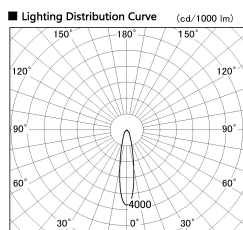

Item no. CD011-4215WW8540L

Series Name: Ceiling Light (Swallow Cone)

White Reflector

Installation	Direct mount
Type	Ceiling Light (Swallow Cone)
Fixture wattage	42.8W
Beam angle	20 deg
Color Temp.	4000K
CRI	Ra>85
Luminous	3435 lm
Body	Die-cast aluminum alloy
Body finish	White
Trim finish	White
Reflector finish	White
IP Rate	IP20
Light source	COB module
Input Voltage	AC220~240V
Dimming Type	Non-Dimmable
Certificate	CE, CCC
Cut Hole	N/A