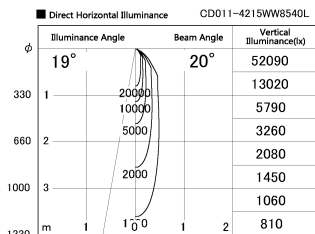

Item no. CD011-4215WW8540L

Series Name: Ceiling Light (Swallow Cone)

White Reflector

Installation	Direct mount
Type	Ceiling Light (Swallow Cone)
Fixture wattage	42.8W
Beam angle	20 deg
Color Temp.	4000K
CRI	Ra>85
Luminous	3435 lm
Body	Die-cast aluminum alloy
Body finish	White
Trim finish	White
Reflector finish	White
IP Rate	IP20
Light source	COB module
Input Voltage	AC220~240V
Dimming Type	Non-Dimmable
Certificate	CE, CCC
Cut Hole	N/A