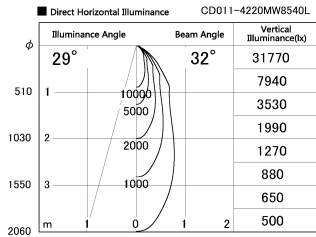

Item no. CD011-4220MW8540L

Series Name: Ceiling Light (Swallow Cone)

Installation	Direct mount
Type	Ceiling Light (Swallow Cone)
Fixture wattage	42.8W
Beam angle	15 deg
Color Temp.	4000K
CRI	Ra>85
Luminous	3551 lm
Body	Die-cast aluminum alloy
Body finish	White
Trim finish	White
Reflector finish	Mirror
IP Rate	IP20
Light source	COB module
Input Voltage	AC220~240V
Dimming Type	Non-Dimmable
Certificate	CE, CCC
Cut Hole	N/A