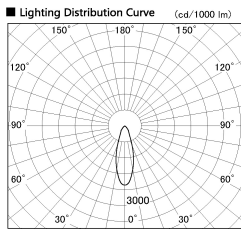

Item no. CD011-4220MW8540L

Series Name: Ceiling Light (Swallow Cone)

Installation	Direct mount
Type	Ceiling Light (Swallow Cone)
Fixture wattage	42.8W
Beam angle	15 deg
Color Temp.	4000K
CRI	Ra>85
Luminous	3551 lm
Body	Die-cast aluminum alloy
Body finish	White
Trim finish	White
Reflector finish	Mirror
IP Rate	IP20
Light source	COB module
Input Voltage	AC220~240V
Dimming Type	Non-Dimmable
Certificate	CE, CCC
Cut Hole	N/A