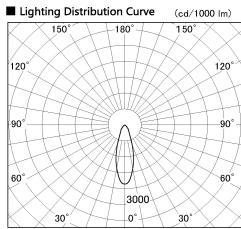

Item no. CD011-4220WW8527L

Series Name: Ceiling Light (Swallow Cone)

White Reflector

Installation	Direct mount
Type	Ceiling Light (Swallow Cone)
Fixture wattage	42.8W
Beam angle	30 deg
Color Temp.	2700K
CRI	Ra>85
Luminous	3320 lm
Body	Die-cast aluminum alloy
Body finish	White
Trim finish	White
Reflector finish	White
IP Rate	IP20
Light source	COB module
Input Voltage	AC220~240V
Dimming Type	Non-Dimmable
Certificate	CE, CCC
Cut Hole	N/A