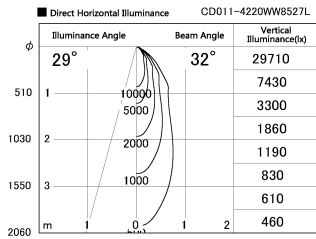

Item no. CD011-4220WW8527L

Series Name: Ceiling Light (Swallow Cone)

White Reflector

Installation	Direct mount
Type	Ceiling Light (Swallow Cone)
Fixture wattage	42.8W
Beam angle	30 deg
Color Temp.	2700K
CRI	Ra>85
Luminous	3320 lm
Body	Die-cast aluminum alloy
Body finish	White
Trim finish	White
Reflector finish	White
IP Rate	IP20
Light source	COB module
Input Voltage	AC220~240V
Dimming Type	Non-Dimmable
Certificate	CE, CCC
Cut Hole	N/A