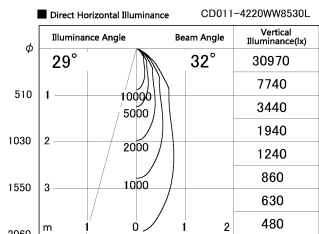

Item no. CD011-4220WW8530L

Series Name: Ceiling Light (Swallow Cone)

White Reflector

Installation	Direct mount
Type	Ceiling Light (Swallow Cone)
Fixture wattage	42.8W
Beam angle	30 deg
Color Temp.	3000K
CRI	Ra>85
Luminous	3461 lm
Body	Die-cast aluminum alloy
Body finish	White
Trim finish	White
Reflector finish	White
IP Rate	IP20
Light source	COB module
Input Voltage	AC220~240V
Dimming Type	Non-Dimmable
Certificate	CE, CCC
Cut Hole	N/A