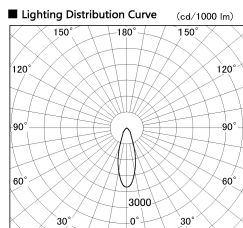

Item no. CD011-4220WW8530L

Series Name: Ceiling Light (Swallow Cone)

White Reflector

Installation	Direct mount
Type	Ceiling Light (Swallow Cone)
Fixture wattage	42.8W
Beam angle	30 deg
Color Temp.	3000K
CRI	Ra>85
Luminous	3461 lm
Body	Die-cast aluminum alloy
Body finish	White
Trim finish	White
Reflector finish	White
IP Rate	IP20
Light source	COB module
Input Voltage	AC220~240V
Dimming Type	Non-Dimmable
Certificate	CE, CCC
Cut Hole	N/A