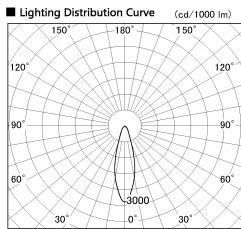

Item no. CD011-4230MW8535L

Series Name: Ceiling Light (Swallow Cone)

Installation	Direct mount
Type	
Fixture wattage	42.8W
Beam angle	30 deg
Color Temp.	3500K
CRI	Ra>85
Luminous	3364 lm
Body	Die-cast aluminum alloy
Body finish	White
Trim finish	White
Reflector finish	Mirror
IP Rate	IP20
Light source	COB module
Input Voltage	AC220~240V
Dimming Type	Non-Dimmable
Certificate	CE, CCC
Cut Hole	N/A