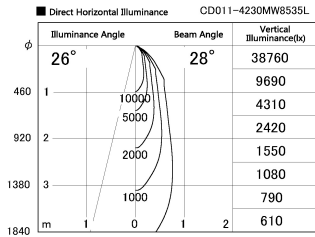

Item no. CD011-4230MW8535L

Series Name: Ceiling Light (Swallow Cone)

Installation	Direct mount
Type	
Fixture wattage	42.8W
Beam angle	30 deg
Color Temp.	3500K
CRI	Ra>85
Luminous	3364 lm
Body	Die-cast aluminum alloy
Body finish	White
Trim finish	White
Reflector finish	Mirror
IP Rate	IP20
Light source	COB module
Input Voltage	AC220~240V
Dimming Type	Non-Dimmable
Certificate	CE, CCC
Cut Hole	N/A