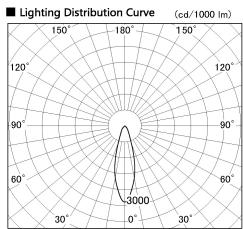

Item no. CD011-4230MW8540L

Series Name: Ceiling Light (Swallow Cone)

Installation	Direct mount
Type	
Fixture wattage	42.8W
Beam angle	30 deg
Color Temp.	4000K
CRI	Ra>85
Luminous	3396 lm
Body	Die-cast aluminum alloy
Body finish	White
Trim finish	White
Reflector finish	Mirror
IP Rate	IP20
Light source	COB module
Input Voltage	AC220~240V
Dimming Type	Non-Dimmable
Certificate	CE, CCC
Cut Hole	N/A