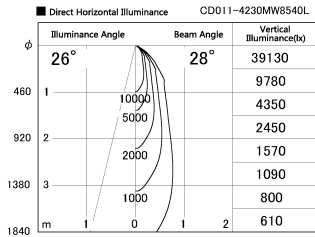

Item no. CD011-4230MW8540L

Series Name: Ceiling Light (Swallow Cone)

Installation	Direct mount
Type	
Fixture wattage	42.8W
Beam angle	30 deg
Color Temp.	4000K
CRI	Ra>85
Luminous	3396 lm
Body	Die-cast aluminum alloy
Body finish	White
Trim finish	White
Reflector finish	Mirror
IP Rate	IP20
Light source	COB module
Input Voltage	AC220~240V
Dimming Type	Non-Dimmable
Certificate	CE, CCC
Cut Hole	N/A