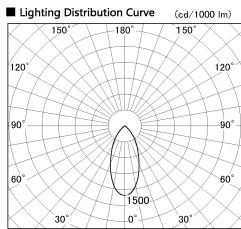

Item no. CD011-4240MW8527L

Series Name: Ceiling Light (Swallow Cone)

Installation	Direct mount
Type	Ceiling Light (Swallow Cone)
Fixture wattage	42.8W
Beam angle	45 deg
Color Temp.	2700K
CRI	Ra>85
Luminous	3560 lm
Body	Die-cast aluminum alloy
Body finish	White
Trim finish	White
Reflector finish	Mirror
IP Rate	IP20
Light source	COB module
Input Voltage	AC220~240V
Dimming Type	Non-Dimmable
Certificate	CE, CCC
Cut Hole	N/A