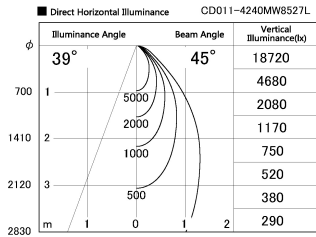

Item no. CD011-4240MW8527L

Series Name: Ceiling Light (Swallow Cone)

Installation	Direct mount
Type	Ceiling Light (Swallow Cone)
Fixture wattage	42.8W
Beam angle	45 deg
Color Temp.	2700K
CRI	Ra>85
Luminous	3560 lm
Body	Die-cast aluminum alloy
Body finish	White
Trim finish	White
Reflector finish	Mirror
IP Rate	IP20
Light source	COB module
Input Voltage	AC220~240V
Dimming Type	Non-Dimmable
Certificate	CE, CCC
Cut Hole	N/A