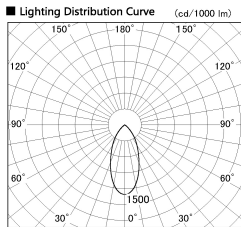

Item no. CD011-4240WW8530L

Series Name: Ceiling Light (Swallow Cone)

White Reflector

Installation	Direct mount
Type	Ceiling Light (Swallow Cone)
Fixture wattage	42.8W
Beam angle	45 deg
Color Temp.	3000K
CRI	Ra>85
Luminous	3712 lm
Body	Die-cast aluminum alloy
Body finish	White
Trim finish	White
Reflector finish	White
IP Rate	IP20
Light source	COB module
Input Voltage	AC220~240V
Dimming Type	Non-Dimmable
Certificate	CE, CCC
Cut Hole	N/A