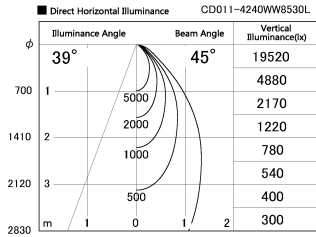

Item no. CD011-4240WW8530L

Series Name: Ceiling Light (Swallow Cone)

White Reflector

Installation	Direct mount
Type	Ceiling Light (Swallow Cone)
Fixture wattage	42.8W
Beam angle	45 deg
Color Temp.	3000K
CRI	Ra>85
Luminous	3712 lm
Body	Die-cast aluminum alloy
Body finish	White
Trim finish	White
Reflector finish	White
IP Rate	IP20
Light source	COB module
Input Voltage	AC220~240V
Dimming Type	Non-Dimmable
Certificate	CE, CCC
Cut Hole	N/A