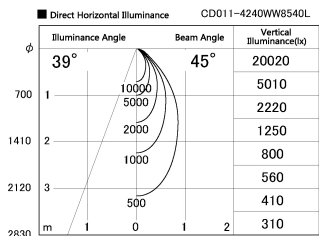

Item no. CD011-4240WW8540L

Series Name: Ceiling Light (Swallow Cone)

White Reflector

Installation	Direct mount
Type	Ceiling Light (Swallow Cone)
Fixture wattage	42.8W
Beam angle	45 deg
Color Temp.	4000K
CRI	Ra>85
Luminous	3808 lm
Body	Die-cast aluminum alloy
Body finish	White
Trim finish	White
Reflector finish	White
IP Rate	IP20
Light source	COB module
Input Voltage	AC220~240V
Dimming Type	Non-Dimmable
Certificate	CE, CCC
Cut Hole	N/A