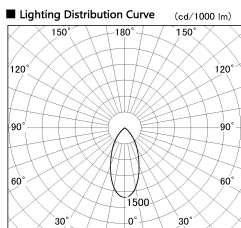

Item no. CD011-4240WW8540L

Series Name: Ceiling Light (Swallow Cone)

White Reflector

Installation	Direct mount
Type	Ceiling Light (Swallow Cone)
Fixture wattage	42.8W
Beam angle	45 deg
Color Temp.	4000K
CRI	Ra>85
Luminous	3808 lm
Body	Die-cast aluminum alloy
Body finish	White
Trim finish	White
Reflector finish	White
IP Rate	IP20
Light source	COB module
Input Voltage	AC220~240V
Dimming Type	Non-Dimmable
Certificate	CE, CCC
Cut Hole	N/A