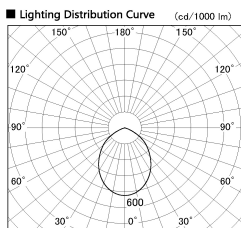

Item no. CD011-4260WW8530L

Series Name: Ceiling Light (Swallow Cone)

White Reflector

Installation	Direct mount
Type	Ceiling Light (Swallow Cone)
Fixture wattage	42.8W
Beam angle	85 deg
Color Temp.	3000K
CRI	Ra>85
Luminous	3693 lm
Body	Die-cast aluminum alloy
Body finish	White
Trim finish	White
Reflector finish	White
IP Rate	IP20
Light source	COB module
Input Voltage	AC220~240V
Dimming Type	Non-Dimmable
Certificate	CE, CCC
Cut Hole	N/A