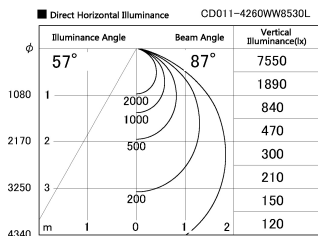

Item no. CD011-4260WW8530L

Series Name: Ceiling Light (Swallow Cone)

White Reflector

Installation	Direct mount
Type	Ceiling Light (Swallow Cone)
Fixture wattage	42.8W
Beam angle	85 deg
Color Temp.	3000K
CRI	Ra>85
Luminous	3693 lm
Body	Die-cast aluminum alloy
Body finish	White
Trim finish	White
Reflector finish	White
IP Rate	IP20
Light source	COB module
Input Voltage	AC220~240V
Dimming Type	Non-Dimmable
Certificate	CE, CCC
Cut Hole	N/A