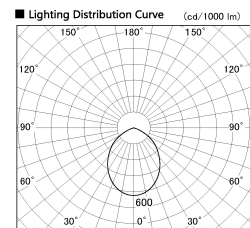

Item no. CD011-4260WW8540L

Series Name: Ceiling Light (Swallow Cone)

White Reflector

Installation	Direct mount
Type	
Fixture wattage	42.8W
Beam angle	85 deg
Color Temp.	4000K
CRI	Ra>85
Luminous	3789 lm
Body	Die-cast aluminum alloy
Body finish	White
Trim finish	White
Reflector finish	White
IP Rate	IP20
Light source	COB module
Input Voltage	AC220~240V
Dimming Type	Non-Dimmable
Certificate	CE, CCC
Cut Hole	N/A