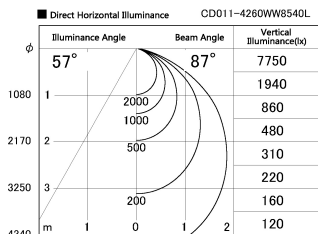

Item no. CD011-4260WW8540L

Series Name: Ceiling Light (Swallow Cone)

White Reflector

Installation	Direct mount
Type	
Fixture wattage	42.8W
Beam angle	85 deg
Color Temp.	4000K
CRI	Ra>85
Luminous	3789 lm
Body	Die-cast aluminum alloy
Body finish	White
Trim finish	White
Reflector finish	White
IP Rate	IP20
Light source	COB module
Input Voltage	AC220~240V
Dimming Type	Non-Dimmable
Certificate	CE, CCC
Cut Hole	N/A