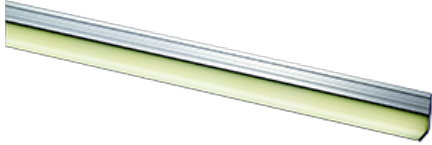

Item no. CD018-024S8027-L12-DM

Series Name: LED Tube Light, Square Type

Installation	Direct mount
Type	LED Tube Light, Square Type
Fixture wattage	24W
Beam angle	128 deg
Color Temp.	2700K
CRI	Ra>80
Luminous	2239 lm
Body	Extruded aluminium + PC
Body finish	Silver
Trim finish	Silver
Reflector finish	N/A
IP Rate	IP20
Light source	SMD chips
Input Voltage	AC220~240V
Dimming Type	Dimmable
Certificate	CE, CCC
Cut Hole	N/A

Length (Total weight)	
24.0W / 1200mm	1200 (0.3kg)
11.0W / 600mm	600 (0.3kg)
6.0W / 300mm	300 (0.2kg)