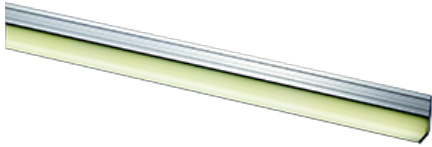

Item no. CD018-024S8027-L12-DM

Series Name: LED Tube Light, Square Type

Installation Type	Direct mount
Fixture wattage	24W
Beam angle	128 deg
Color Temp.	2700K
CRI	Ra>80
Luminous	2239 lm
Body	Extruded aluminium + PC
Body finish	Silver
Trim finish	Silver
Reflector finish	N/A
IP Rate	IP20
Light source	SMD chips
Input Voltage	AC220~240V
Dimming Type	Dimmable
Certificate	CE, CCC
Cut Hole	N/A

Length (Total weight)	
24.0W / 1200mm	1200 (0.3kg)
11.0W / 600mm	600 (0.3kg)
6.0W / 300mm	300 (0.2kg)