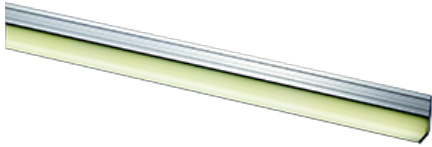

Item no. CD018-024S8035-L12-DM

Series Name: LED Tube Light, Square Type

Installation Type	Direct mount
Fixture wattage	24W
Beam angle	128 deg
Color Temp.	3500K
CRI	Ra>80
Luminous	2468 lm
Body	Extruded aluminium + PC
Body finish	Silver
Trim finish	Silver
Reflector finish	N/A
IP Rate	IP20
Light source	SMD chips
Input Voltage	AC220~240V
Dimming Type	Dimmable
Certificate	CE, CCC
Cut Hole	N/A

Length (Total weight)	
24.0W / 1200mm	1200 (0.3kg)
11.0W / 600mm	600 (0.3kg)
6.0W / 300mm	300 (0.2kg)