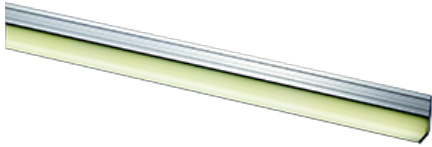

Item no. CD018-024S8040-L12-DM

Series Name: LED Tube Light, Square Type

Installation Type	Direct mount
Fixture wattage	24W
Beam angle	128 deg
Color Temp.	4000K
CRI	Ra>80
Luminous	2495 lm
Body	Extruded aluminium + PC
Body finish	Silver
Trim finish	Silver
Reflector finish	N/A
IP Rate	IP20
Light source	SMD chips
Input Voltage	AC220~240V
Dimming Type	Dimmable
Certificate	CE, CCC
Cut Hole	N/A

Length (Total weight)	
24.0W / 1200mm	1200 (0.3kg)
11.0W / 600mm	600 (0.3kg)
6.0W / 300mm	300 (0.2kg)