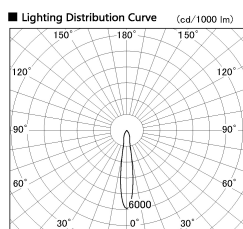

Item no. DD103-0815W9027-PO

Series Name: Versa R-G, Pull out

Installation	Recessed mount
Type	
Fixture wattage	6.7W
Beam angle	16 deg
Color Temp.	2700K
CRI	Ra>90
Luminous	519 lm
Body	Die-cast aluminum alloy
Body finish	N/A
Trim finish	White
Reflector finish	N/A
IP Rate	IP20
Light source	COB module
Input Voltage	AC220~240V
Dimming Type	Non-Dimmable
Certificate	CE, CCC
Cut Hole	100mm

■ Direct Horizontal Illuminance DD103-0815W9027-PO

φ	Illuminance Angle	Beam Angle	Vertical Illuminance (lx)
1	16°	16°	12330
2			3080
3			1370
4			770
5			490
6			340
7			250
8			190