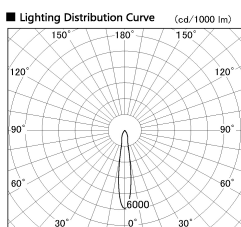

Item no. DD103-0815W9030-PO

Series Name: Versa R-G, Pull out

Installation	Recessed mount
Type	Versa R-G, Pull out
Fixture wattage	6.7W
Beam angle	16 deg
Color Temp.	3000K
CRI	Ra>90
Luminous	540 lm
Body	Die-cast aluminum alloy
Body finish	N/A
Trim finish	White
Reflector finish	N/A
IP Rate	IP20
Light source	COB module
Input Voltage	AC220~240V
Dimming Type	Non-Dimmable
Certificate	CE, CCC
Cut Hole	100mm

■ Direct Horizontal Illuminance DD103-0815W9030-PO

φ	Illuminance Angle	Beam Angle	Vertical Illuminance (lx)		
280	16°	16°	12830		
1			3210		
560			1430		
2			800		
840			510		
3			360		
1120			260		
m	1	0	1	2	200