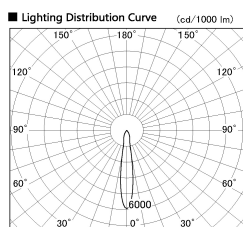

Item no. DD103-0815W9030-PO

Series Name: Versa R-G, Pull out

Installation	Recessed mount
Type	
Fixture wattage	6.7W
Beam angle	16 deg
Color Temp.	3000K
CRI	Ra>90
Luminous	540 lm
Body	Die-cast aluminum alloy
Body finish	N/A
Trim finish	White
Reflector finish	N/A
IP Rate	IP20
Light source	COB module
Input Voltage	AC220~240V
Dimming Type	Non-Dimmable
Certificate	CE, CCC
Cut Hole	100mm

■ Direct Horizontal Illuminance DD103-0815W9030-PO

φ	Illuminance Angle	Beam Angle	Vertical Illuminance (lx)
280	16°	16°	12830
1			3210
560	2		1430
2			800
840	3		510
1			360
1120	m	1	260
		2	200