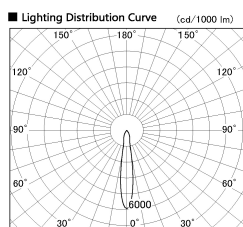

Item no. DD103-0815W9040-PO

Series Name: Versa R-G, Pull out

Installation	Recessed mount
Type	Versa R-G, Pull out
Fixture wattage	6.7W
Beam angle	16 deg
Color Temp.	4000K
CRI	Ra>90
Luminous	556 lm
Body	Die-cast aluminum alloy
Body finish	N/A
Trim finish	White
Reflector finish	N/A
IP Rate	IP20
Light source	COB module
Input Voltage	AC220~240V
Dimming Type	Non-Dimmable
Certificate	CE, CCC
Cut Hole	100mm

■ Direct Horizontal Illuminance DD103-0815W9040-PO

φ	Illuminance Angle	Beam Angle	Vertical Illuminance (lx)
280	16°	16°	13210
1			3300
560			1470
2			830
840			530
3			370
1120			270
m	1	0	210