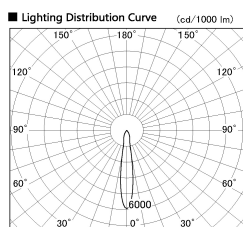

Item no. DD103-0815W9040-PO

Series Name: Versa R-G, Pull out

Installation	Recessed mount
Type	
Fixture wattage	6.7W
Beam angle	16 deg
Color Temp.	4000K
CRI	Ra>90
Luminous	556 lm
Body	Die-cast aluminum alloy
Body finish	N/A
Trim finish	White
Reflector finish	N/A
IP Rate	IP20
Light source	COB module
Input Voltage	AC220~240V
Dimming Type	Non-Dimmable
Certificate	CE, CCC
Cut Hole	100mm

■ Direct Horizontal Illuminance DD103-0815W9040-PO

φ	Illuminance Angle	Beam Angle	Vertical Illuminance (lx)
280	16°	16°	13210
1			3300
560			1470
2			830
840			530
3			370
1120			270
m	1	0	210