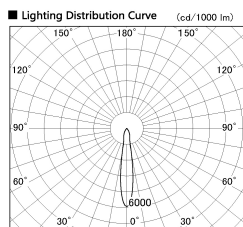

Item no. DD103-0815W9040-PO

Series Name: Versa R-G, Pull out

Installation	Recessed mount
Type	
Fixture wattage	6.7W
Beam angle	16 deg
Color Temp.	4000K
CRI	Ra>90
Luminous	556 lm
Body	Die-cast aluminum alloy
Body finish	N/A
Trim finish	White
Reflector finish	N/A
IP Rate	IP20
Light source	COB module
Input Voltage	AC220~240V
Dimming Type	Non-Dimmable
Certificate	CE, CCC
Cut Hole	100mm

■ Direct Horizontal Illuminance DD103-0815W9040-PO

φ	Illuminance Angle	Beam Angle	Vertical Illuminance (lx)
1	16°	16°	13210
280			3300
560			1470
840			830
1120			530
			370
			270
			210