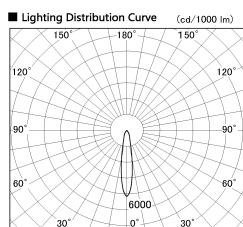

Item no. DD103-0820W9027-PO

Series Name: Versa R-G, Pull out

Installation	Recessed mount
Type	Versa R-G, Pull out
Fixture wattage	6.7W
Beam angle	18 deg
Color Temp.	2700K
CRI	Ra>90
Luminous	509 lm
Body	Die-cast aluminum alloy
Body finish	N/A
Trim finish	White
Reflector finish	N/A
IP Rate	IP20
Light source	COB module
Input Voltage	AC220~240V
Dimming Type	Non-Dimmable
Certificate	CE, CCC
Cut Hole	100mm

■ Direct Horizontal Illuminance DD103-0820W9027-PO

φ	Illuminance Angle	Beam Angle	Vertical Illuminance (lx)
310	18°	18°	10220
630	18°	18°	2560
950	18°	18°	1140
1260	18°	18°	640
	18°	18°	410
	18°	18°	280
	18°	18°	210
	18°	18°	160