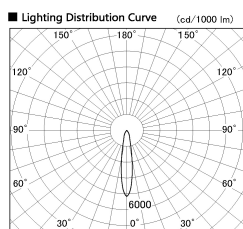

Item no. DD103-0820W9027-PO

Series Name: Versa R-G, Pull out

Installation	Recessed mount
Type	
Fixture wattage	6.7W
Beam angle	18 deg
Color Temp.	2700K
CRI	Ra>90
Luminous	509 lm
Body	Die-cast aluminum alloy
Body finish	N/A
Trim finish	White
Reflector finish	N/A
IP Rate	IP20
Light source	COB module
Input Voltage	AC220~240V
Dimming Type	Non-Dimmable
Certificate	CE, CCC
Cut Hole	100mm

■ Direct Horizontal Illuminance DD103-0820W9027-PO

φ	Illuminance Angle	Beam Angle	Vertical Illuminance (lx)
310	18°	18°	10220
1			2560
630			1140
2			640
950			410
3			280
1260			210
m			160