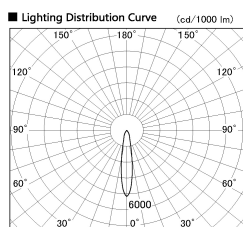

Item no. DD103-0820W9027-PO

Series Name: Versa R-G, Pull out

Installation	Recessed mount
Type	
Fixture wattage	6.7W
Beam angle	18 deg
Color Temp.	2700K
CRI	Ra>90
Luminous	509 lm
Body	Die-cast aluminum alloy
Body finish	N/A
Trim finish	White
Reflector finish	N/A
IP Rate	IP20
Light source	COB module
Input Voltage	AC220~240V
Dimming Type	Non-Dimmable
Certificate	CE, CCC
Cut Hole	100mm

■ Direct Horizontal Illuminance DD103-0820W9027-PO

φ	Illuminance Angle	Beam Angle	Vertical Illuminance (lx)
310	18°	18°	10220
1			2560
630			1140
2			640
950			410
3			280
1260			210
m			160