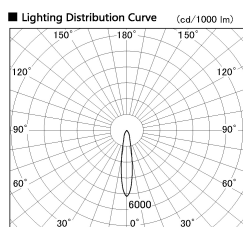

Item no. DD103-0820W9030-PO

Series Name: Versa R-G, Pull out

Installation	Recessed mount
Type	
Fixture wattage	6.7W
Beam angle	18 deg
Color Temp.	3000K
CRI	Ra>90
Luminous	530 lm
Body	Die-cast aluminum alloy
Body finish	N/A
Trim finish	White
Reflector finish	N/A
IP Rate	IP20
Light source	COB module
Input Voltage	AC220~240V
Dimming Type	Non-Dimmable
Certificate	CE, CCC
Cut Hole	100mm

■ Direct Horizontal Illuminance DD103-0820W9030-PO

φ	Illuminance Angle	Beam Angle	Vertical Illuminance (lx)
310	18°	18°	10640
1			2660
630	2		1180
2			670
950	3		430
3			300
1260	m	1	220
		2	170