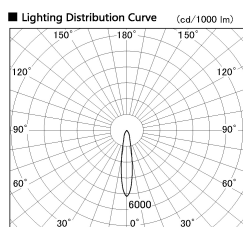

Item no. DD103-0820W9030-PO

Series Name: Versa R-G, Pull out

Installation	Recessed mount
Type	Versa R-G, Pull out
Fixture wattage	6.7W
Beam angle	18 deg
Color Temp.	3000K
CRI	Ra>90
Luminous	530 lm
Body	Die-cast aluminum alloy
Body finish	N/A
Trim finish	White
Reflector finish	N/A
IP Rate	IP20
Light source	COB module
Input Voltage	AC220~240V
Dimming Type	Non-Dimmable
Certificate	CE, CCC
Cut Hole	100mm

■ Direct Horizontal Illuminance DD103-0820W9030-PO

φ	Illuminance Angle	Beam Angle	Vertical Illuminance (lx)
310	18°	18°	10640
1			2660
630			1180
2			670
950			430
3			300
1260			220
m			170