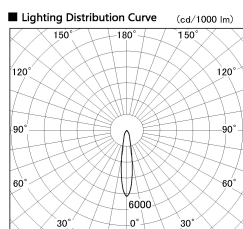

Item no. DD103-0820W9035-PO

Series Name: Versa R-G, Pull out

Installation	Recessed mount
Type	
Fixture wattage	6.7W
Beam angle	18 deg
Color Temp.	3500K
CRI	Ra>90
Luminous	541 lm
Body	Die-cast aluminum alloy
Body finish	N/A
Trim finish	White
Reflector finish	N/A
IP Rate	IP20
Light source	COB module
Input Voltage	AC220~240V
Dimming Type	Non-Dimmable
Certificate	CE, CCC
Cut Hole	100mm

■ Direct Horizontal Illuminance DD103-0820W9035-PO

φ	Illuminance Angle	Beam Angle	Vertical Illuminance (lx)
310	18°	18°	10870
1			2720
630			1210
2			680
950			430
3			300
1260			220
m			170