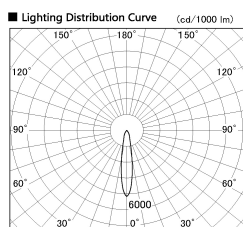

Item no. DD103-0820W9040-PO

Series Name: Versa R-G, Pull out

Installation	Recessed mount
Type	Versa R-G, Pull out
Fixture wattage	6.7W
Beam angle	18 deg
Color Temp.	4000K
CRI	Ra>90
Luminous	546 lm
Body	Die-cast aluminum alloy
Body finish	N/A
Trim finish	White
Reflector finish	N/A
IP Rate	IP20
Light source	COB module
Input Voltage	AC220~240V
Dimming Type	Non-Dimmable
Certificate	CE, CCC
Cut Hole	100mm

■ Direct Horizontal Illuminance DD103-0820W9040-PO

φ	Illuminance Angle	Beam Angle	Vertical Illuminance (lx)
310	18°	18°	10970
1			2740
630			1220
2			690
950			440
3			300
1260			220
m			170