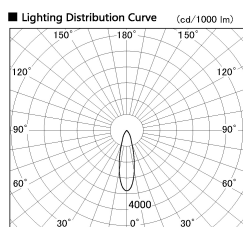

Item no. DD103-0830W9035-PO

Series Name: Versa R-G, Pull out

Installation	Recessed mount
Type	
Fixture wattage	6.7W
Beam angle	27 deg
Color Temp.	3500K
CRI	Ra>90
Luminous	533 lm
Body	Die-cast aluminum alloy
Body finish	N/A
Trim finish	White
Reflector finish	N/A
IP Rate	IP20
Light source	COB module
Input Voltage	AC220~240V
Dimming Type	Non-Dimmable
Certificate	CE, CCC
Cut Hole	100mm

■ Direct Horizontal Illuminance DD103-0830W9035-PO

Illuminance Angle	Beam Angle	Vertical Illuminance (lx)
25°	1	6520
	2	1630
	3	720
	4	410
	5	260
27°	1	2000
	2	1000
	3	500
	4	200
	5	100