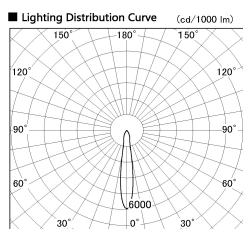

Item no. DD103-1415W9027-PO

Series Name: Versa R-G, Pull out

Installation	Recessed mount
Type	Versa R-G, Pull out
Fixture wattage	13.4W
Beam angle	16 deg
Color Temp.	2700K
CRI	Ra>90
Luminous	969 lm
Body	Die-cast aluminum alloy
Body finish	N/A
Trim finish	White
Reflector finish	N/A
IP Rate	IP20
Light source	COB module
Input Voltage	AC220~240V
Dimming Type	Non-Dimmable
Certificate	CE, CCC
Cut Hole	100mm

■ Direct Horizontal Illuminance DD103-1415W9027-PO

φ	Illuminance Angle	Beam Angle	Vertical Illuminance (lx)
280	16°	16°	23080
1			5770
			2560
560	2		1440
			920
840	3		640
			470
1120	m	1	360
		2	