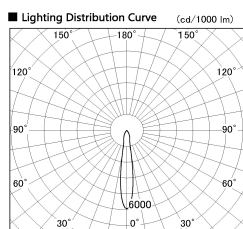

Item no. DD103-1415W9027-PO

Series Name: Versa R-G, Pull out

Installation	Recessed mount
Type	
Fixture wattage	13.4W
Beam angle	16 deg
Color Temp.	2700K
CRI	Ra>90
Luminous	969 lm
Body	Die-cast aluminum alloy
Body finish	N/A
Trim finish	White
Reflector finish	N/A
IP Rate	IP20
Light source	COB module
Input Voltage	AC220~240V
Dimming Type	Non-Dimmable
Certificate	CE, CCC
Cut Hole	100mm

■ Direct Horizontal Illuminance DD103-1415W9027-PO

φ	Illuminance Angle	Beam Angle	Vertical Illuminance (lx)
280	16°	16°	23080
1			5770
			2560
560	2		1440
			920
840	3		640
			470
1120	m	1 2	360