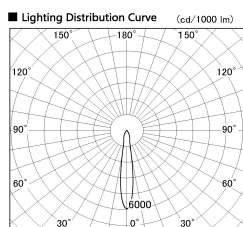

Item no. DD103-1415W9030-PO

Series Name: Versa R-G, Pull out

Installation	Recessed mount
Type	
Fixture wattage	13.4W
Beam angle	16 deg
Color Temp.	3000K
CRI	Ra>90
Luminous	1009 lm
Body	Die-cast aluminum alloy
Body finish	N/A
Trim finish	White
Reflector finish	N/A
IP Rate	IP20
Light source	COB module
Input Voltage	AC220~240V
Dimming Type	Non-Dimmable
Certificate	CE, CCC
Cut Hole	100mm

■ Direct Horizontal Illuminance DD103-1415W9030-PO

φ	Illuminance Angle	Beam Angle	Vertical Illuminance (lx)
280	16°	16°	24030
1			6010
			2670
560	2		1500
			960
840	3		670
			490
1120	m	1 2	380