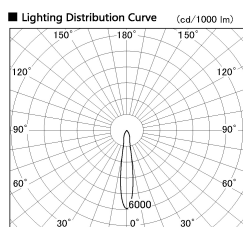

Item no. DD103-1415W9035-PO

Series Name: Versa R-G, Pull out

Installation	Recessed mount
Type	Versa R-G, Pull out
Fixture wattage	13.4W
Beam angle	16 deg
Color Temp.	3500K
CRI	Ra>90
Luminous	1030 lm
Body	Die-cast aluminum alloy
Body finish	N/A
Trim finish	White
Reflector finish	N/A
IP Rate	IP20
Light source	COB module
Input Voltage	AC220~240V
Dimming Type	Non-Dimmable
Certificate	CE, CCC
Cut Hole	100mm

■ Direct Horizontal Illuminance DD103-1415W9035-PO

φ	Illuminance Angle	Beam Angle	Vertical Illuminance (lx)
280	16°	16°	24530
1			6130
			2730
560	2		1530
			980
840	3		680
			500
1120	m	1	380
		2	