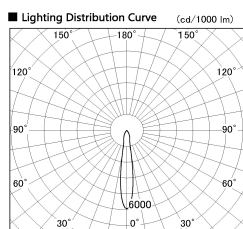

Item no. DD103-1415W9035-PO

Series Name: Versa R-G, Pull out

Installation	Recessed mount
Type	
Fixture wattage	13.4W
Beam angle	16 deg
Color Temp.	3500K
CRI	Ra>90
Luminous	1030 lm
Body	Die-cast aluminum alloy
Body finish	N/A
Trim finish	White
Reflector finish	N/A
IP Rate	IP20
Light source	COB module
Input Voltage	AC220~240V
Dimming Type	Non-Dimmable
Certificate	CE, CCC
Cut Hole	100mm

■ Direct Horizontal Illuminance DD103-1415W9035-PO

φ	Illuminance Angle	Beam Angle	Vertical Illuminance (lx)
280	16°	16°	24530
1			6130
			2730
560	2		1530
			980
840	3		680
			500
1120	m	1	380
		2	