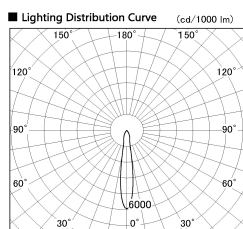

Item no. DD103-1415W9040-PO

Series Name: Versa R-G, Pull out

Installation	Recessed mount
Type	
Fixture wattage	13.4W
Beam angle	16 deg
Color Temp.	4000K
CRI	Ra>90
Luminous	1040 lm
Body	Die-cast aluminum alloy
Body finish	N/A
Trim finish	White
Reflector finish	N/A
IP Rate	IP20
Light source	COB module
Input Voltage	AC220~240V
Dimming Type	Non-Dimmable
Certificate	CE, CCC
Cut Hole	100mm

■ Direct Horizontal Illuminance DD103-1415W9040-PO

φ	Illuminance Angle	Beam Angle	Vertical Illuminance (lx)
280	16°	16°	24770
1			6190
			2750
560	2		1550
			990
840	3		690
			510
1120	m	1	390
		2	