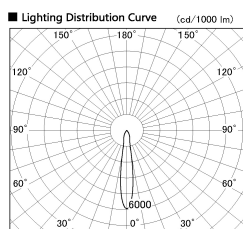

Item no. DD103-1415W9040-PO

Series Name: Versa R-G, Pull out

Installation	Recessed mount
Type	Versa R-G, Pull out
Fixture wattage	13.4W
Beam angle	16 deg
Color Temp.	4000K
CRI	Ra>90
Luminous	1040 lm
Body	Die-cast aluminum alloy
Body finish	N/A
Trim finish	White
Reflector finish	N/A
IP Rate	IP20
Light source	COB module
Input Voltage	AC220~240V
Dimming Type	Non-Dimmable
Certificate	CE, CCC
Cut Hole	100mm

■ Direct Horizontal Illuminance DD103-1415W9040-PO

φ	Illuminance Angle	Beam Angle	Vertical Illuminance (lx)
280	16°	16°	24770
1			6190
			2750
560	2		1550
			990
840	3		690
			510
1120	m	1	390