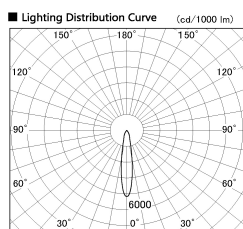

Item no. DD103-1420W9035-PO

Series Name: Versa R-G, Pull out

Installation	Recessed mount
Type	
Fixture wattage	13.4W
Beam angle	18 deg
Color Temp.	3500K
CRI	Ra>90
Luminous	1003 lm
Body	Die-cast aluminum alloy
Body finish	N/A
Trim finish	White
Reflector finish	N/A
IP Rate	IP20
Light source	COB module
Input Voltage	AC220~240V
Dimming Type	Non-Dimmable
Certificate	CE, CCC
Cut Hole	100mm

■ Direct Horizontal Illuminance DD103-1420W9035-PO

φ	Illuminance Angle	Beam Angle	Vertical Illuminance (lx)
310	18°	18°	20200
1			5050
2			2240
630			1260
2			810
950			560
3			410
1260			320