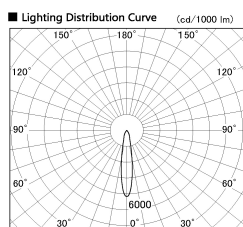

Item no. DD103-1420W9040-PO

Series Name: Versa R-G, Pull out

Installation	Recessed mount
Type	
Fixture wattage	13.4W
Beam angle	18 deg
Color Temp.	4000K
CRI	Ra>90
Luminous	1013 lm
Body	Die-cast aluminum alloy
Body finish	N/A
Trim finish	White
Reflector finish	N/A
IP Rate	IP20
Light source	COB module
Input Voltage	AC220~240V
Dimming Type	Non-Dimmable
Certificate	CE, CCC
Cut Hole	100mm

■ Direct Horizontal Illuminance DD103-1420W9040-PO

φ	Illuminance Angle	Beam Angle	Vertical Illuminance (lx)		
310	18°	18°	20400		
1			5100		
630			2270		
2			1280		
950			820		
3			570		
1260			420		
m	1	0	1	2	320