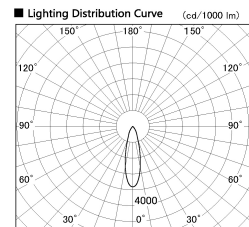

Item no. DD103-1430W9027-PO

Series Name: Versa R-G, Pull out

■ Direct Horizontal Illuminance DD103-1430W9027-PO

φ	Illuminance Angle	Beam Angle	Vertical Illuminance (lx)
440	25°	27°	11430
880	2		2860
1330	2		1270
1770	2		710
	1		460
	1		320
	1		230
	1		180

Installation	Recessed mount
Type	Versa R-G, Pull out
Fixture wattage	13.4W
Beam angle	27 deg
Color Temp.	2700K
CRI	Ra>90
Luminous	931 lm
Body	Die-cast aluminum alloy
Body finish	N/A
Trim finish	White
Reflector finish	N/A
IP Rate	IP20
Light source	COB module
Input Voltage	AC220~240V
Dimming Type	Non-Dimmable
Certificate	CE, CCC
Cut Hole	100mm