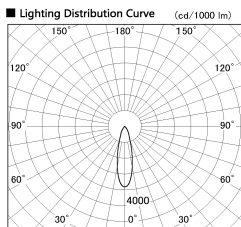

Item no. DD103-1430W9030-PO

Series Name: Versa R-G, Pull out

Installation	Recessed mount
Type	
Fixture wattage	13.4W
Beam angle	27 deg
Color Temp.	3000K
CRI	Ra>90
Luminous	970 lm
Body	Die-cast aluminum alloy
Body finish	N/A
Trim finish	White
Reflector finish	N/A
IP Rate	IP20
Light source	COB module
Input Voltage	AC220~240V
Dimming Type	Non-Dimmable
Certificate	CE, CCC
Cut Hole	100mm

■ Direct Horizontal Illuminance DD103-1430W9030-PO

φ	Illuminance Angle	Beam Angle	Vertical Illuminance (lx)
440	25°	27°	11910
880			2980
1330			1320
1770			740
			480
			330
			240
			190