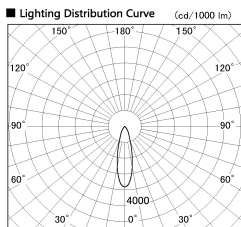

Item no. DD103-1430W9030-PO

Series Name: Versa R-G, Pull out

■ Direct Horizontal Illuminance DD103-1430W9030-PO

Illuminance Angle	Beam Angle	Vertical Illuminance (lx)
25°	27°	11910
		2980
		1320
		740
		480
1330	3	330
1770	4	240
	5	190

Installation	Recessed mount
Type	Versa R-G, Pull out
Fixture wattage	13.4W
Beam angle	27 deg
Color Temp.	3000K
CRI	Ra>90
Luminous	970 lm
Body	Die-cast aluminum alloy
Body finish	N/A
Trim finish	White
Reflector finish	N/A
IP Rate	IP20
Light source	COB module
Input Voltage	AC220~240V
Dimming Type	Non-Dimmable
Certificate	CE, CCC
Cut Hole	100mm