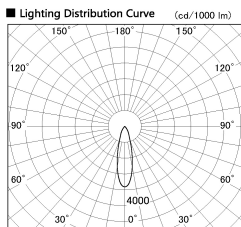

Item no. DD103-1430W9035-PO

Series Name: Versa R-G, Pull out

Installation	Recessed mount
Type	Versa R-G, Pull out
Fixture wattage	13.4W
Beam angle	27 deg
Color Temp.	3500K
CRI	Ra>90
Luminous	989 lm
Body	Die-cast aluminum alloy
Body finish	N/A
Trim finish	White
Reflector finish	N/A
IP Rate	IP20
Light source	COB module
Input Voltage	AC220~240V
Dimming Type	Non-Dimmable
Certificate	CE, CCC
Cut Hole	100mm

■ Direct Horizontal Illuminance DD103-1430W9035-PO

φ	Illuminance Angle	Beam Angle	Vertical Illuminance (lx)
440	25°	27°	12150
880			3040
1330			1350
1770			760
			490
			340
			250
			190