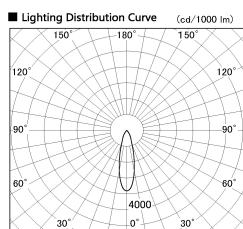

Item no. DD103-1430W9040-PO

Series Name: Versa R-G, Pull out

Installation	Recessed mount
Type	
Fixture wattage	13.4W
Beam angle	27 deg
Color Temp.	4000K
CRI	Ra>90
Luminous	999 lm
Body	Die-cast aluminum alloy
Body finish	N/A
Trim finish	White
Reflector finish	N/A
IP Rate	IP20
Light source	COB module
Input Voltage	AC220~240V
Dimming Type	Non-Dimmable
Certificate	CE, CCC
Cut Hole	100mm

■ Direct Horizontal Illuminance DD103-1430W9040-PO

φ	Illuminance Angle	Beam Angle	Vertical Illuminance (lx)
440	25°	27°	12270
880	1		3070
1330	2		1360
1770	3		770
	1		490
	2		340
	3		250
	1		190